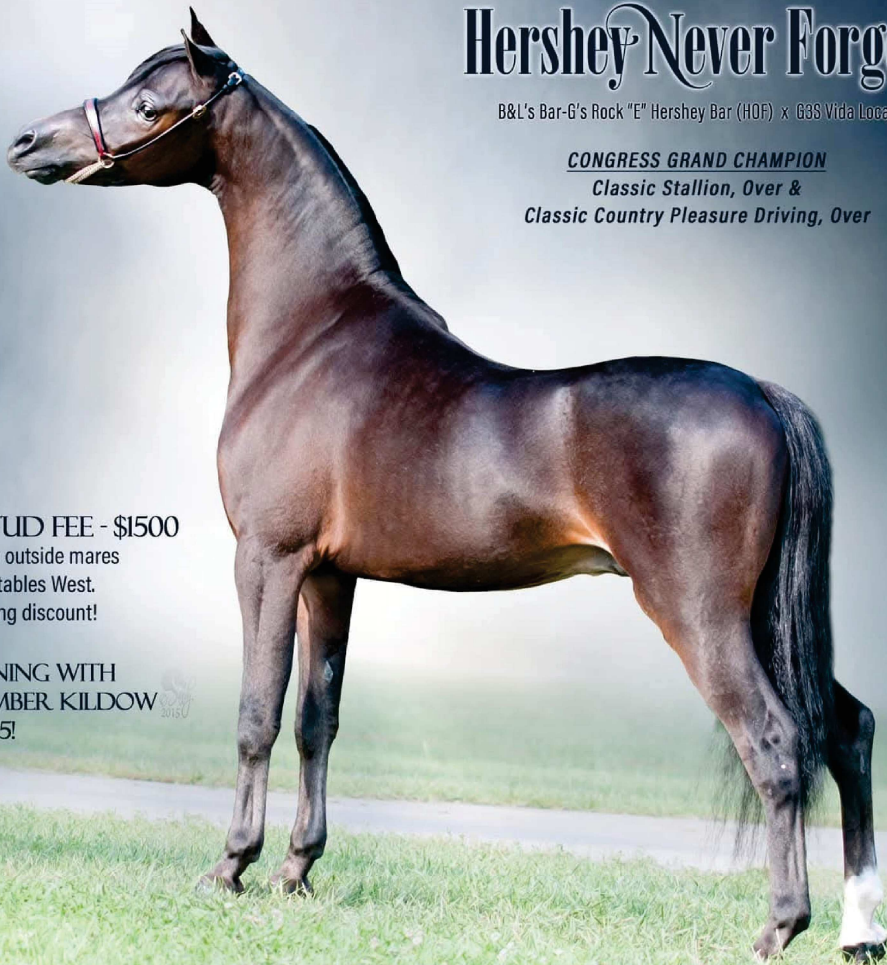

TODAY'S CHOICE ... TOMORROW'S FUTURE

STETSONS
Hershey Never Forget

B&L's Bar-G's Rock "E" Hershey Bar (HOF) x G38 Vida Loca

CONGRESS GRAND CHAMPION
*Classic Stallion, Over &
Classic Country Pleasure Driving, Over*